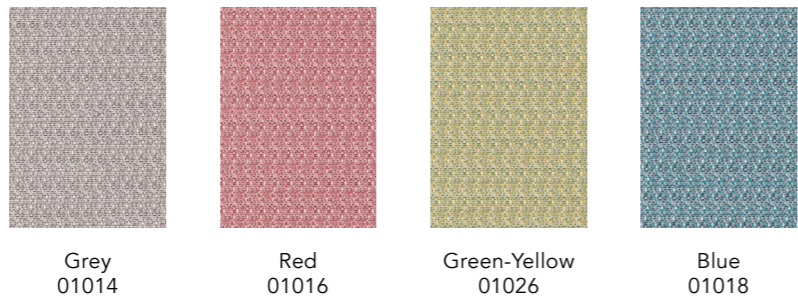

MATERIALS AND FINISHES

Outdoor fabrics

OiTEX ONE

OiTEX TWO

OiTEX THREE

Technical File

Oi TEX	Oi ONE	Oi TWO	Oi TEX	Oi THREE
Composition Composición	Dralon		Composition Composición	100% Solution Dyed Acrilyc 100% Acrílico teñido en masa
Weight /Peso	200 grs/m ²	570 grs/m ²	Weight /Peso	450 grs/m ²
Finish Acabado	DuPontTEFLON® water-repellent and stain proof Repelente al agua y antimanchas DuPontTEFLON®		Finish Acabado	Specifically treated against mildew as well as water repellent treated Tratamiento especial contra el moho asi como tratamiento hidrófugo
Other features Otras características	These fabrics are provided with a membrane which makes them water- proof and breathable at the same time. Estos tejidos van dotados de una membrana que los hace impermeables y transpirables a la vez.		Other features Otras características	High resistance to surface wetting. Good oil repellency. Alta resistencia al mojado superficial. Buena repelencia al aceite.
Light fastness Solidez a la luz	6	7 very high	Light fastness Solidez a la luz	7 -8 very high
Fastness to abrasion Resistencia a la abrasión (Martindale)	50.000	80.000	Fastness to abrasion Resistencia a la abrasión (Martindale)	30.000
Cleaning instructions Instrucciones limpieza			Cleaning instructions Instrucciones limpieza	Max. water cleaning temperature 38 °C Dry ironing under 66 °C Max. temperatura lavado 38 °C Planchado en seco a menos de 66°C