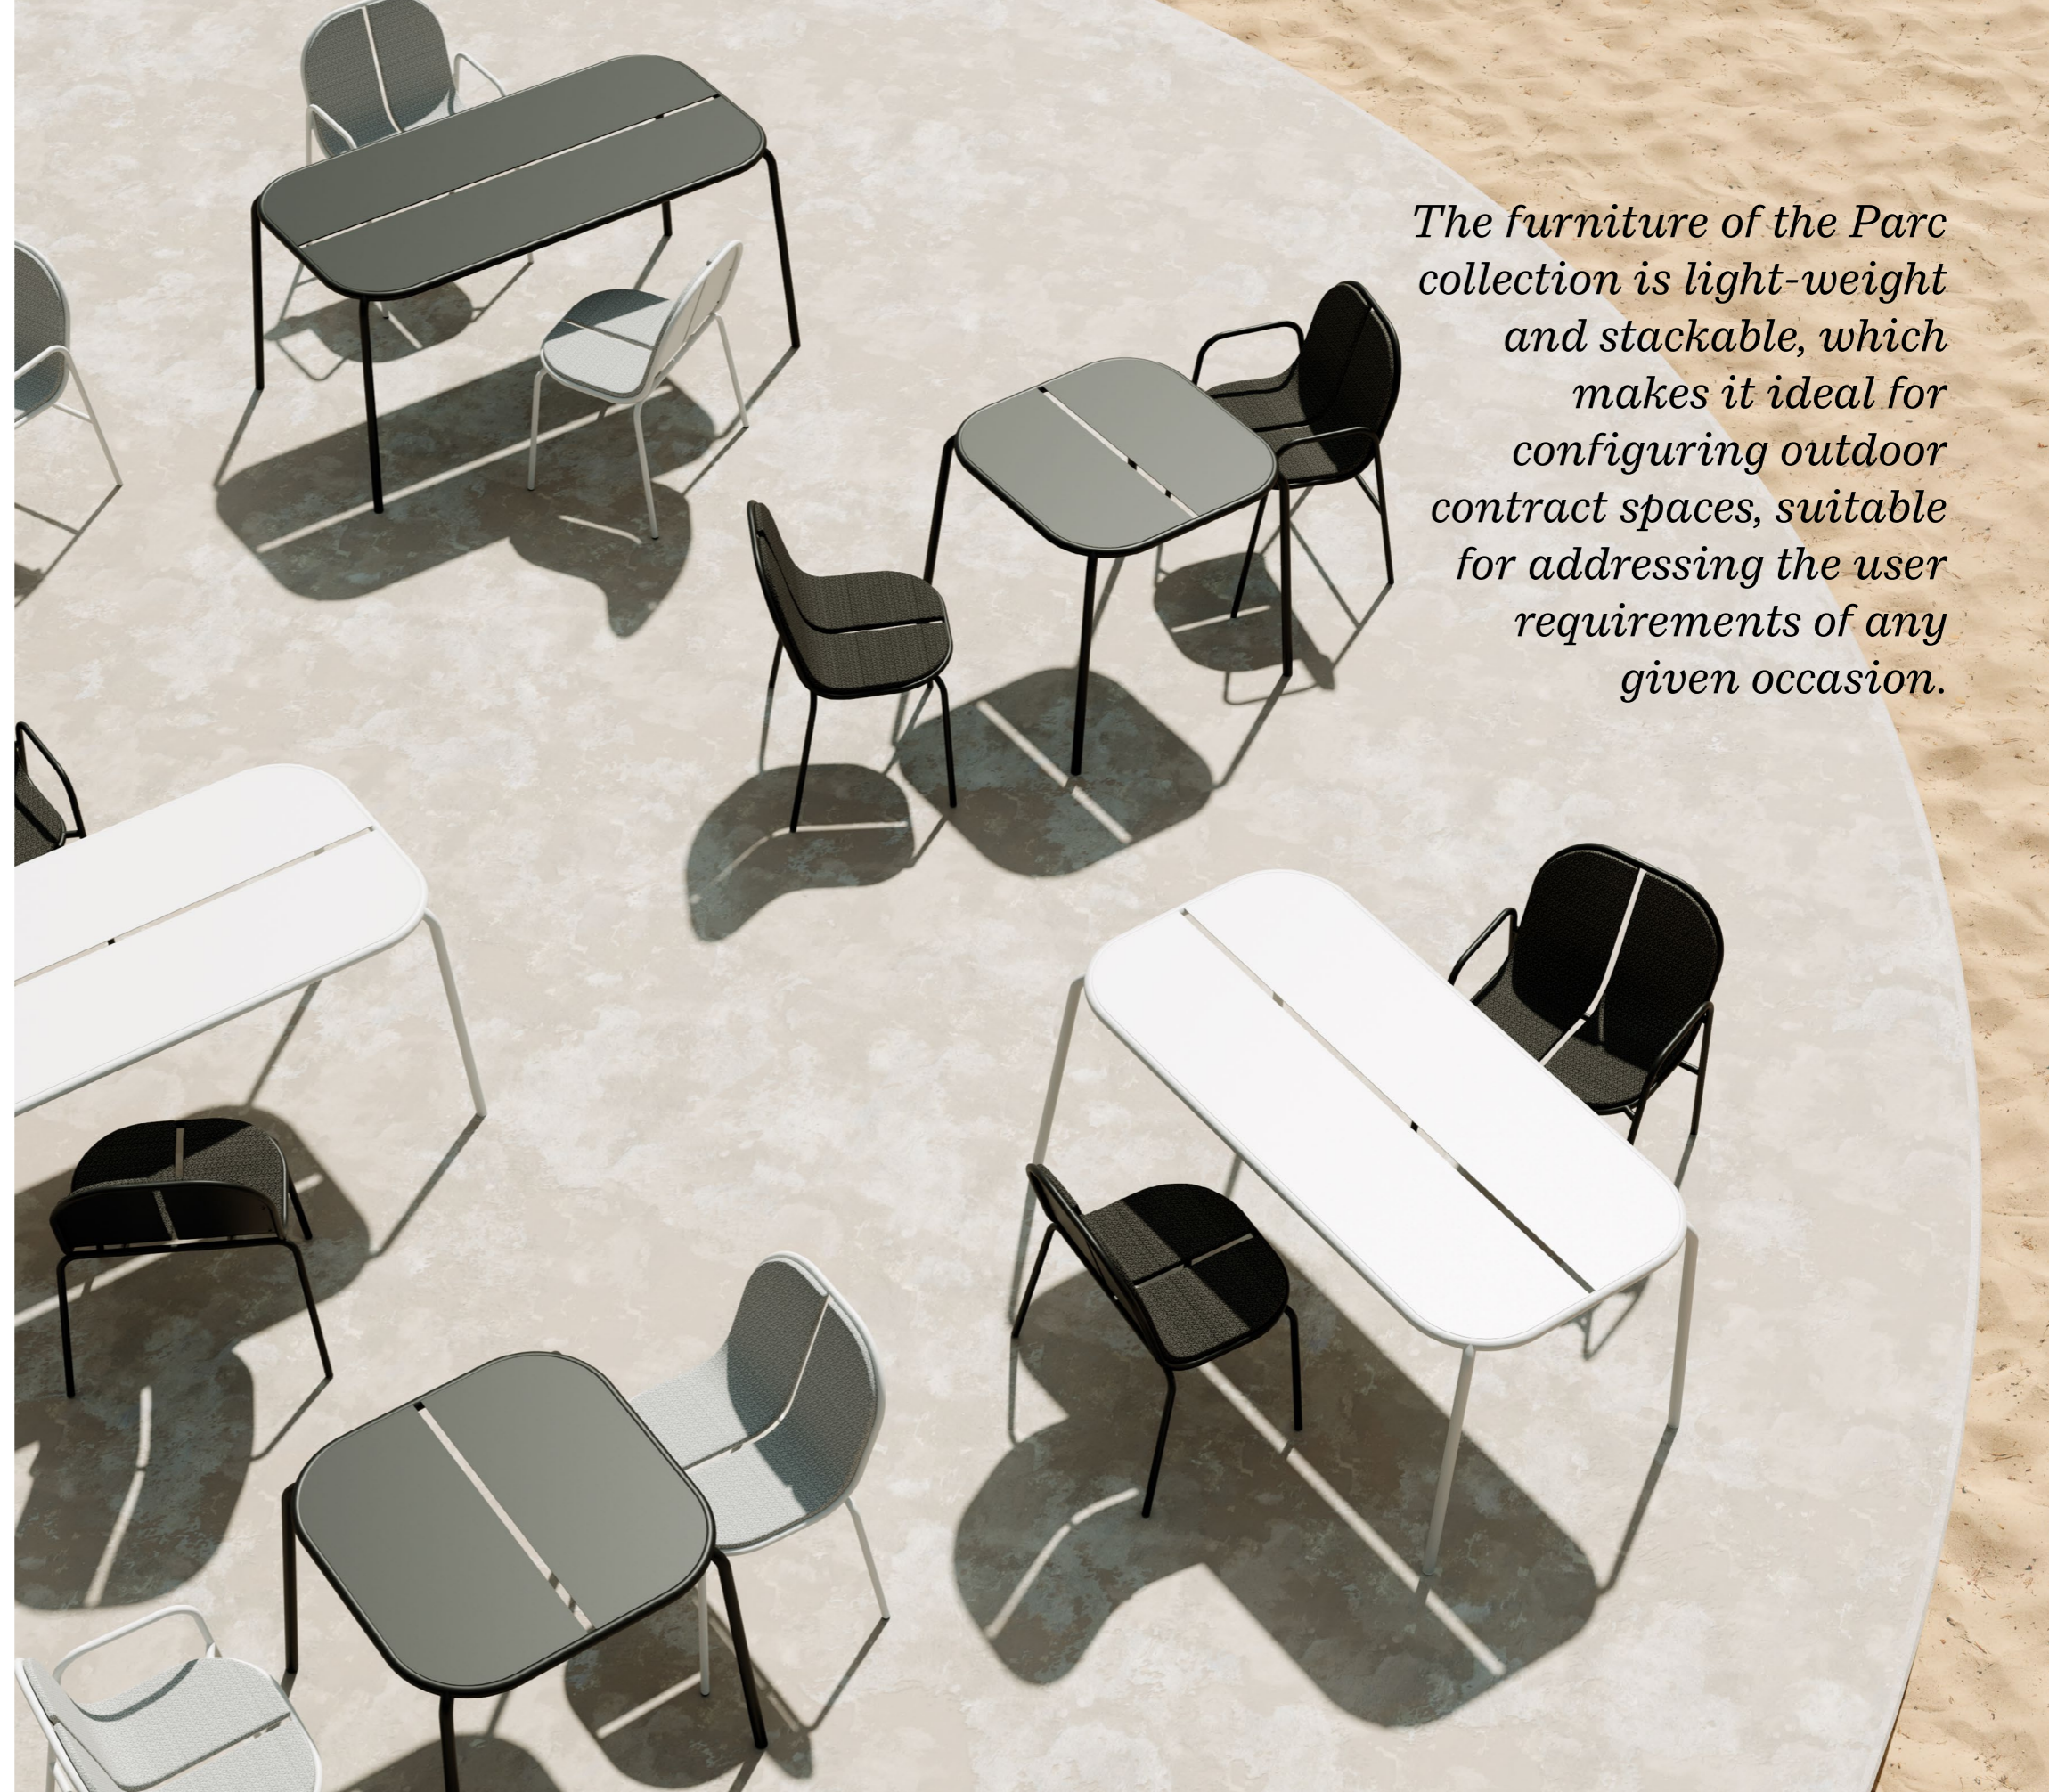

● ■ OISIDE

DESIGNED BY
BAMBÚ STUDIO.

PARC

*A furniture collection
for informal outdoor
spaces.*

With its fresh design, simple shapes, rounded and accessible forms, PARC is an outdoor furniture collection for creating informal exterior living spaces.

Parc is an informal design that is perfect for creating outdoor spaces with a modern and relaxed feel. The symmetry of its different elements is visually highlighted by the gap that results from the joining of its two halves: a unique design detail that lends the collection an innovative aesthetic.

Manufactured from aluminium tubular profiles and plates Parc is a collection of outdoor furniture with a **very unique design**, but equally simple and light-weight in its forms. Its seating and the lounge are complimented with slim line and ingenious upholstered cushions that are easily attached or removed using a clip system.

The furniture of the Parc collection is light-weight and stackable, which makes it ideal for configuring outdoor contract spaces, suitable for addressing the user requirements of any given occasion.

Parc is available in a series of set colours, fabrics and sizes which OISIDE can customise using any of the RAL colour card choices, other textiles and dimensions, in line with specific project requirements for spaces.