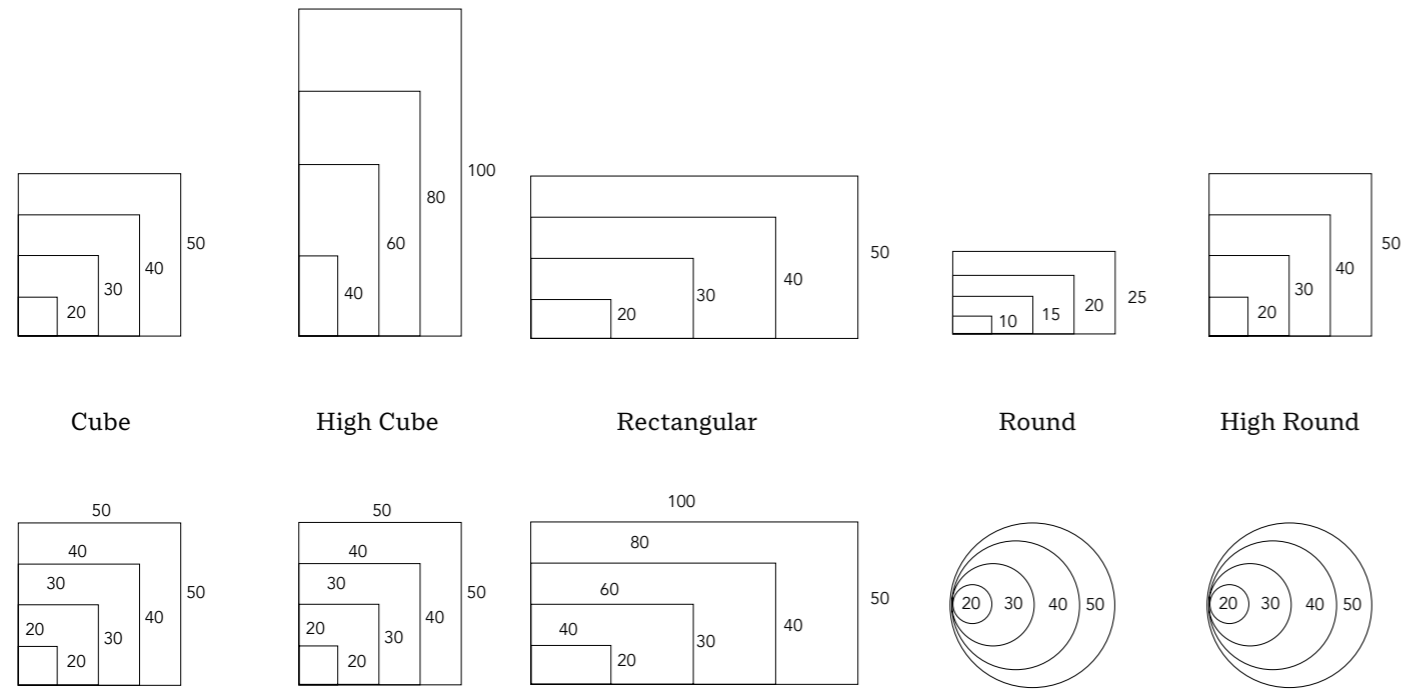

SERIES

SHAPES / MEASURES