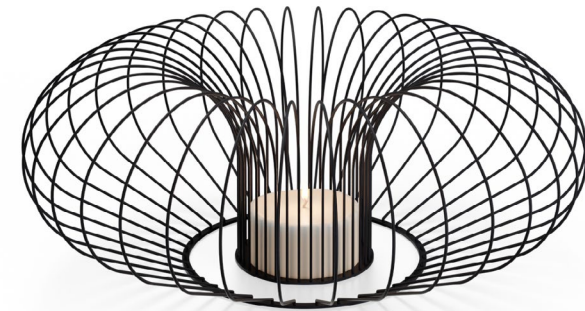

OICANDLES

*The perfect accessory to make
an outdoor space captivating
and enveloping.*

A collection that includes three options in total that are designed for holding candles or a rechargeable Led light to create a night time inviting atmosphere. While their unique looks convert them into decorative sculptures during the day time.

On the one hand the R OiCandles have a marked geometric quality, particularly suited to architectural and very structured type spaces. Then there are the T OiCandles with their crafted aesthetic which makes them ideal for lending an informal, contemporary look to more traditional type outdoor areas. On the other hand the S OiCandles feature a more organic and ethereal design, more appropriate to eclectic and one-of exterior spaces.

All of the OiCandles outdoor lamps are compatible with candles providing a softer lighting or with a rechargeable Led source suitable for outdoor use that provides three variable lighting intensities, touch controlled by simply sliding a finger over. A portable model that is charged via a USB Micro and that can last up to 65 hours at its least intense setting and 11 at its most intense.

The three outdoor lamps models included within the OiCandles collection have highly unusual designs providing a range of options that will suit any style ambience being created.

The OiCandles collection can be customised in any of the RAL colour chart references, making them easy to integrate within existing and corporate type projects.