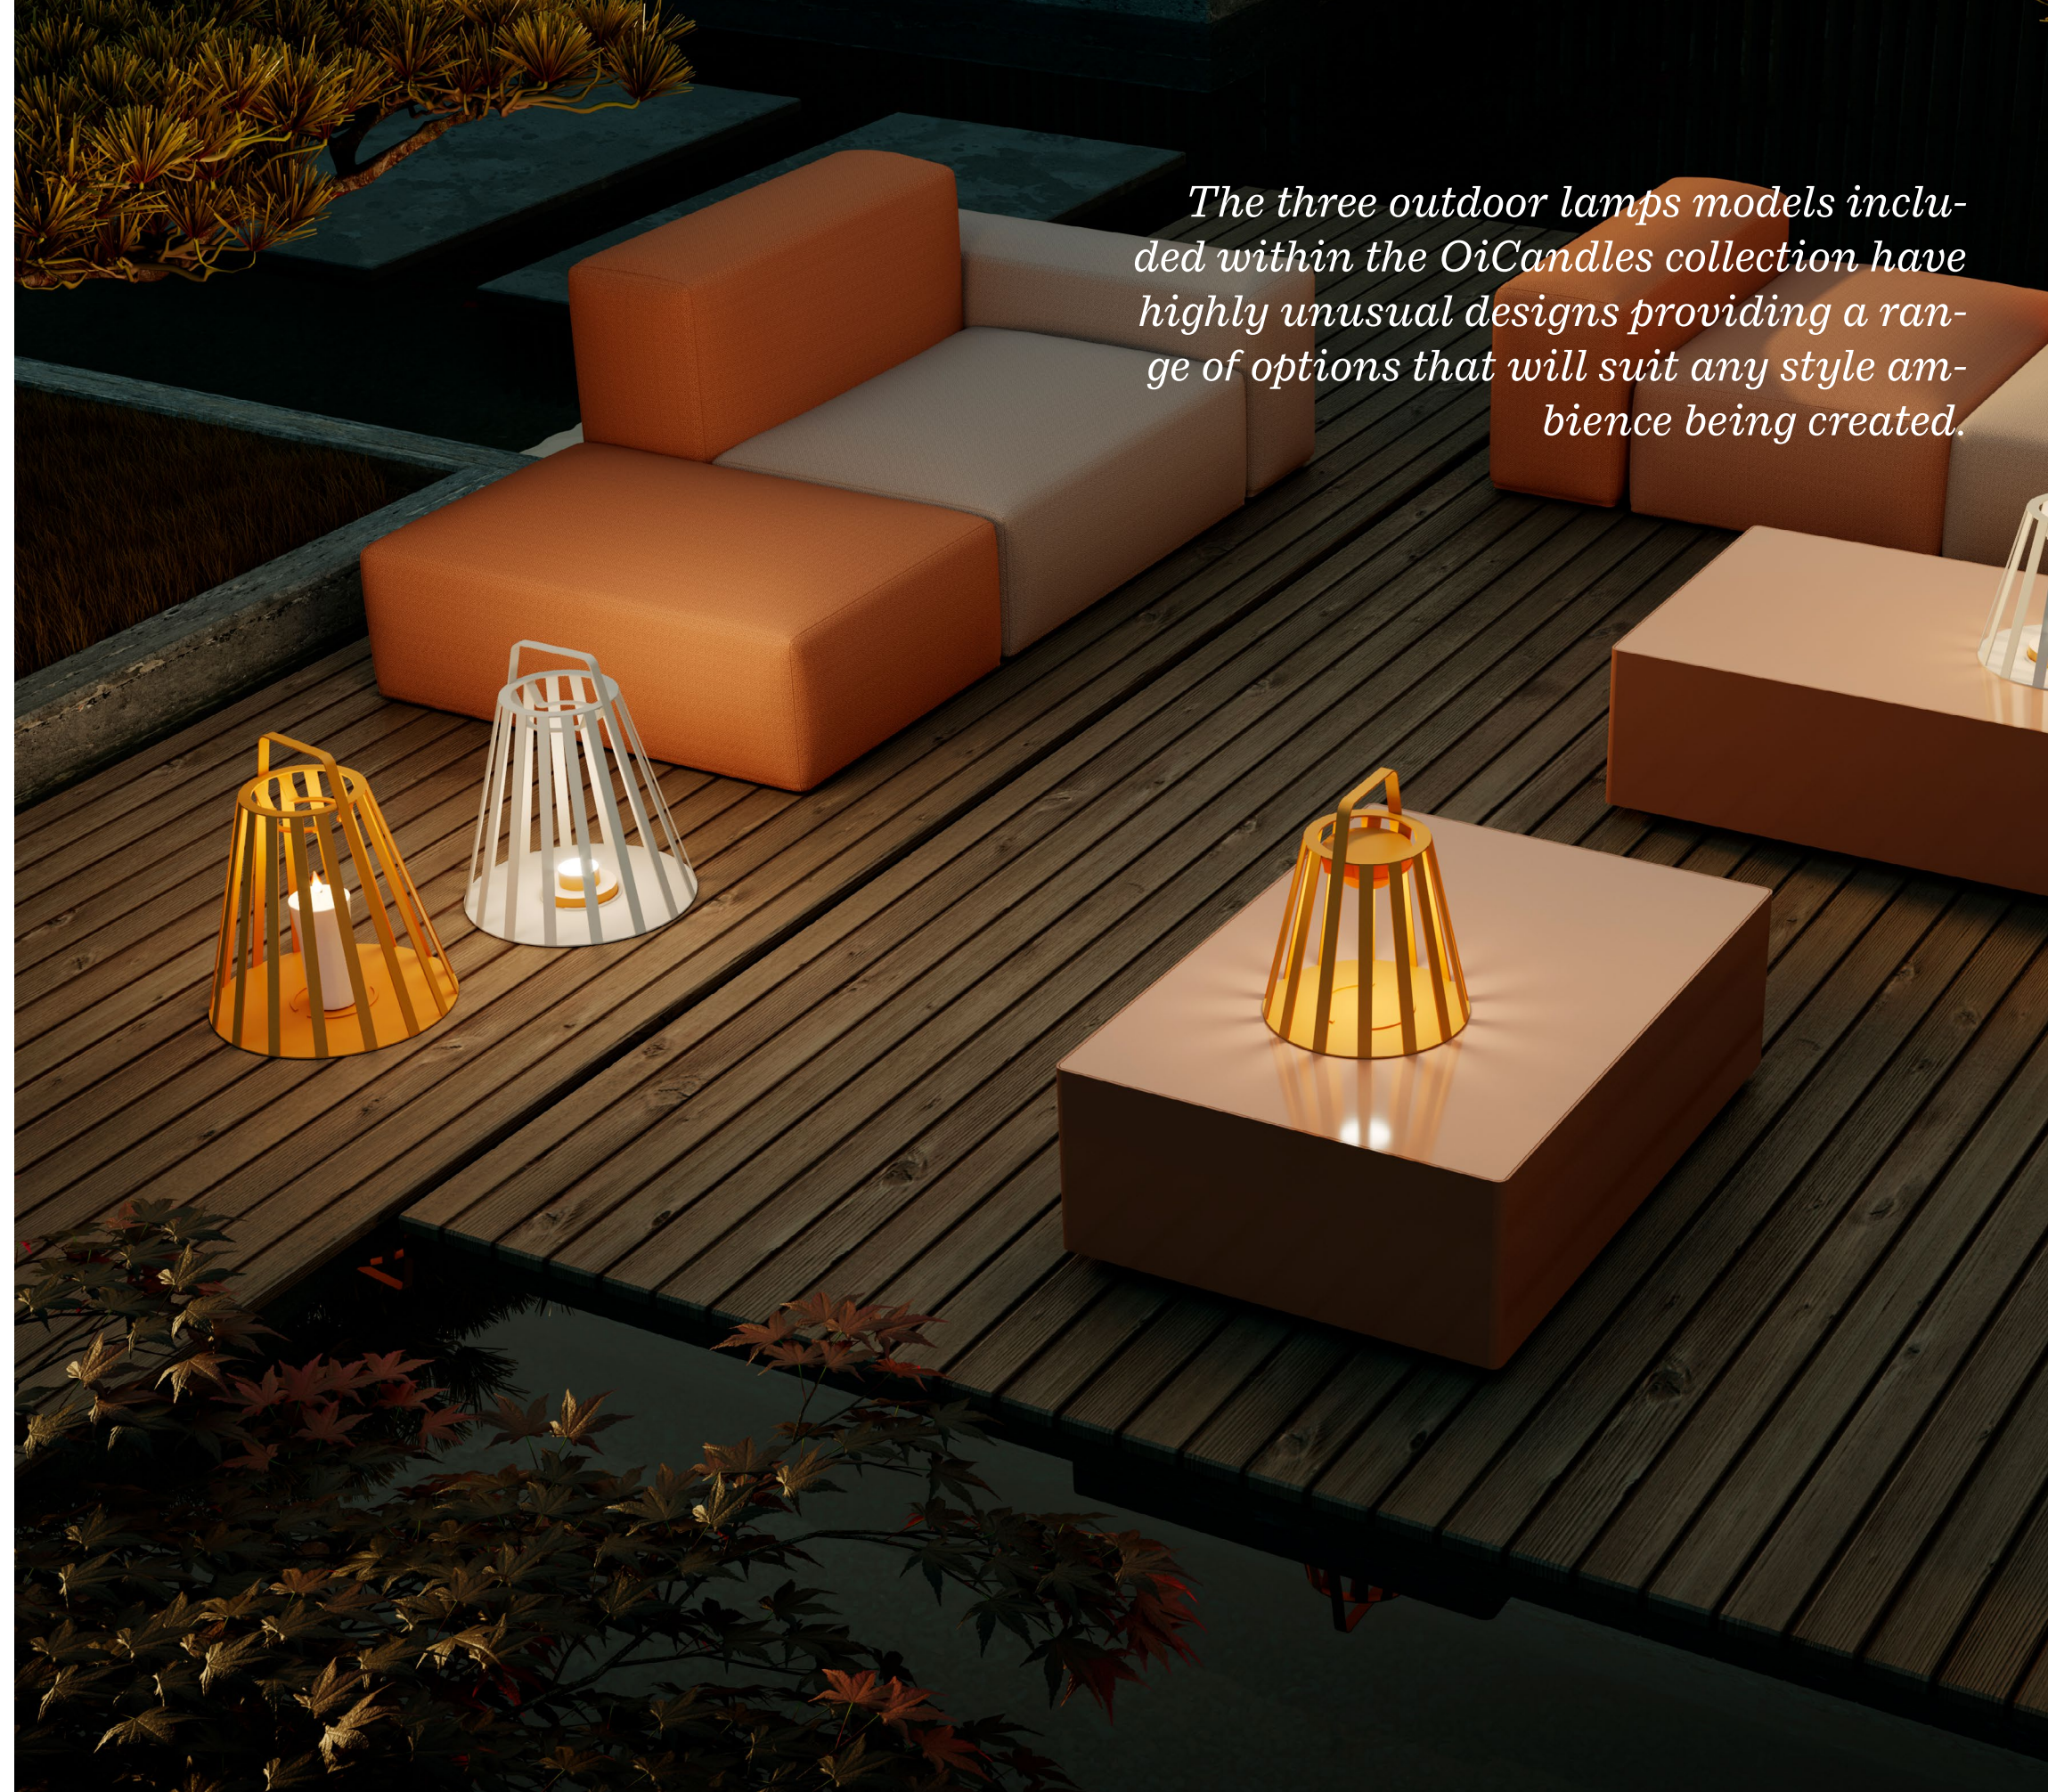

A collection that includes three options in total that are designed for holding candles or a rechargeable Led light to create a night time inviting atmosphere. While their unique looks convert them into decorative sculptures during the day time.

On the one hand the R OiCandles have a marked geometric quality, particularly suited to architectural and very structured type spaces. Then there are the T OiCandles with their crafted aesthetic which makes them ideal for lending an informal, contemporary look to more traditional type outdoor areas. On the other hand the S OiCandles feature a more organic and ethereal design, more appropriate to eclectic and one-of exterior spaces.

All of the OiCandles outdoor lamps are compatible with candles providing a softer lighting or with a rechargeable Led source suitable for outdoor use that provides three variable lighting intensities, touch controlled by simply sliding a finger over. A portable model that is charged via a USB Micro and that can last up to 65 hours at its least intense setting and 11 at its most intense.

The three outdoor lamps models included within the OiCandles collection have highly unusual designs providing a range of options that will suit any style ambience being created.