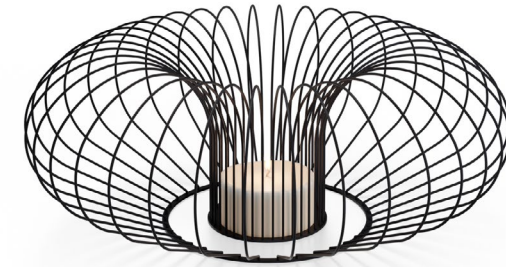

OICANDLES

*The perfect accessory to make
an outdoor space captivating
and enveloping.*

A collection that includes three options in total that are designed for holding candles or a rechargeable Led light to create a night time inviting atmosphere. While their unique looks convert them into decorative sculptures during the day time.

On the one hand the R OiCandles have a marked geometric quality, particularly suited to architectural and very structured type spaces. Then there are the T OiCandles with their crafted aesthetic which makes them ideal for lending an informal, contemporary look to more traditional type outdoor areas. On the other hand the S OiCandles feature a more organic and ethereal design, more appropriate to eclectic and one-of exterior spaces.

The three outdoor lamps models included within the OiCandles collection have highly unusual designs providing a range of options that will suit any style ambience being created.

The OiCandles collection can be customised in any of the RAL colour chart references, making them easy to integrate within existing and corporate type projects.