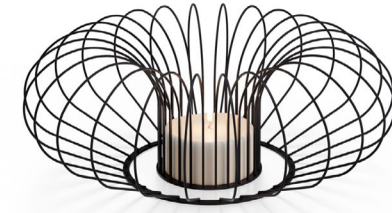

OICANDLES

*The perfect accessory to make
an outdoor space captivating
and enveloping.*

A collection that includes three options in total that are designed for holding candles or a rechargeable Led light to create a night time inviting atmosphere. While their unique looks convert them into decorative sculptures during the day time.

On the one hand the R OiCandles have a marked geometric quality, particularly suited to architectural and very structured type spaces. Then there are the T OiCandles with their crafted aesthetic which makes them ideal for lending an informal, contemporary look to more traditional type outdoor areas. On the other hand the S OiCandles feature a more organic and ethereal design, more appropriate to eclectic and one-of exterior spaces.

The three outdoor lamps models included within the OiCandles collection have highly unusual designs providing a range of options that will suit any style ambience being created.

The OiCandles collection can be customised in any of the RAL colour chart references, making them easy to integrate within existing and corporate type projects.