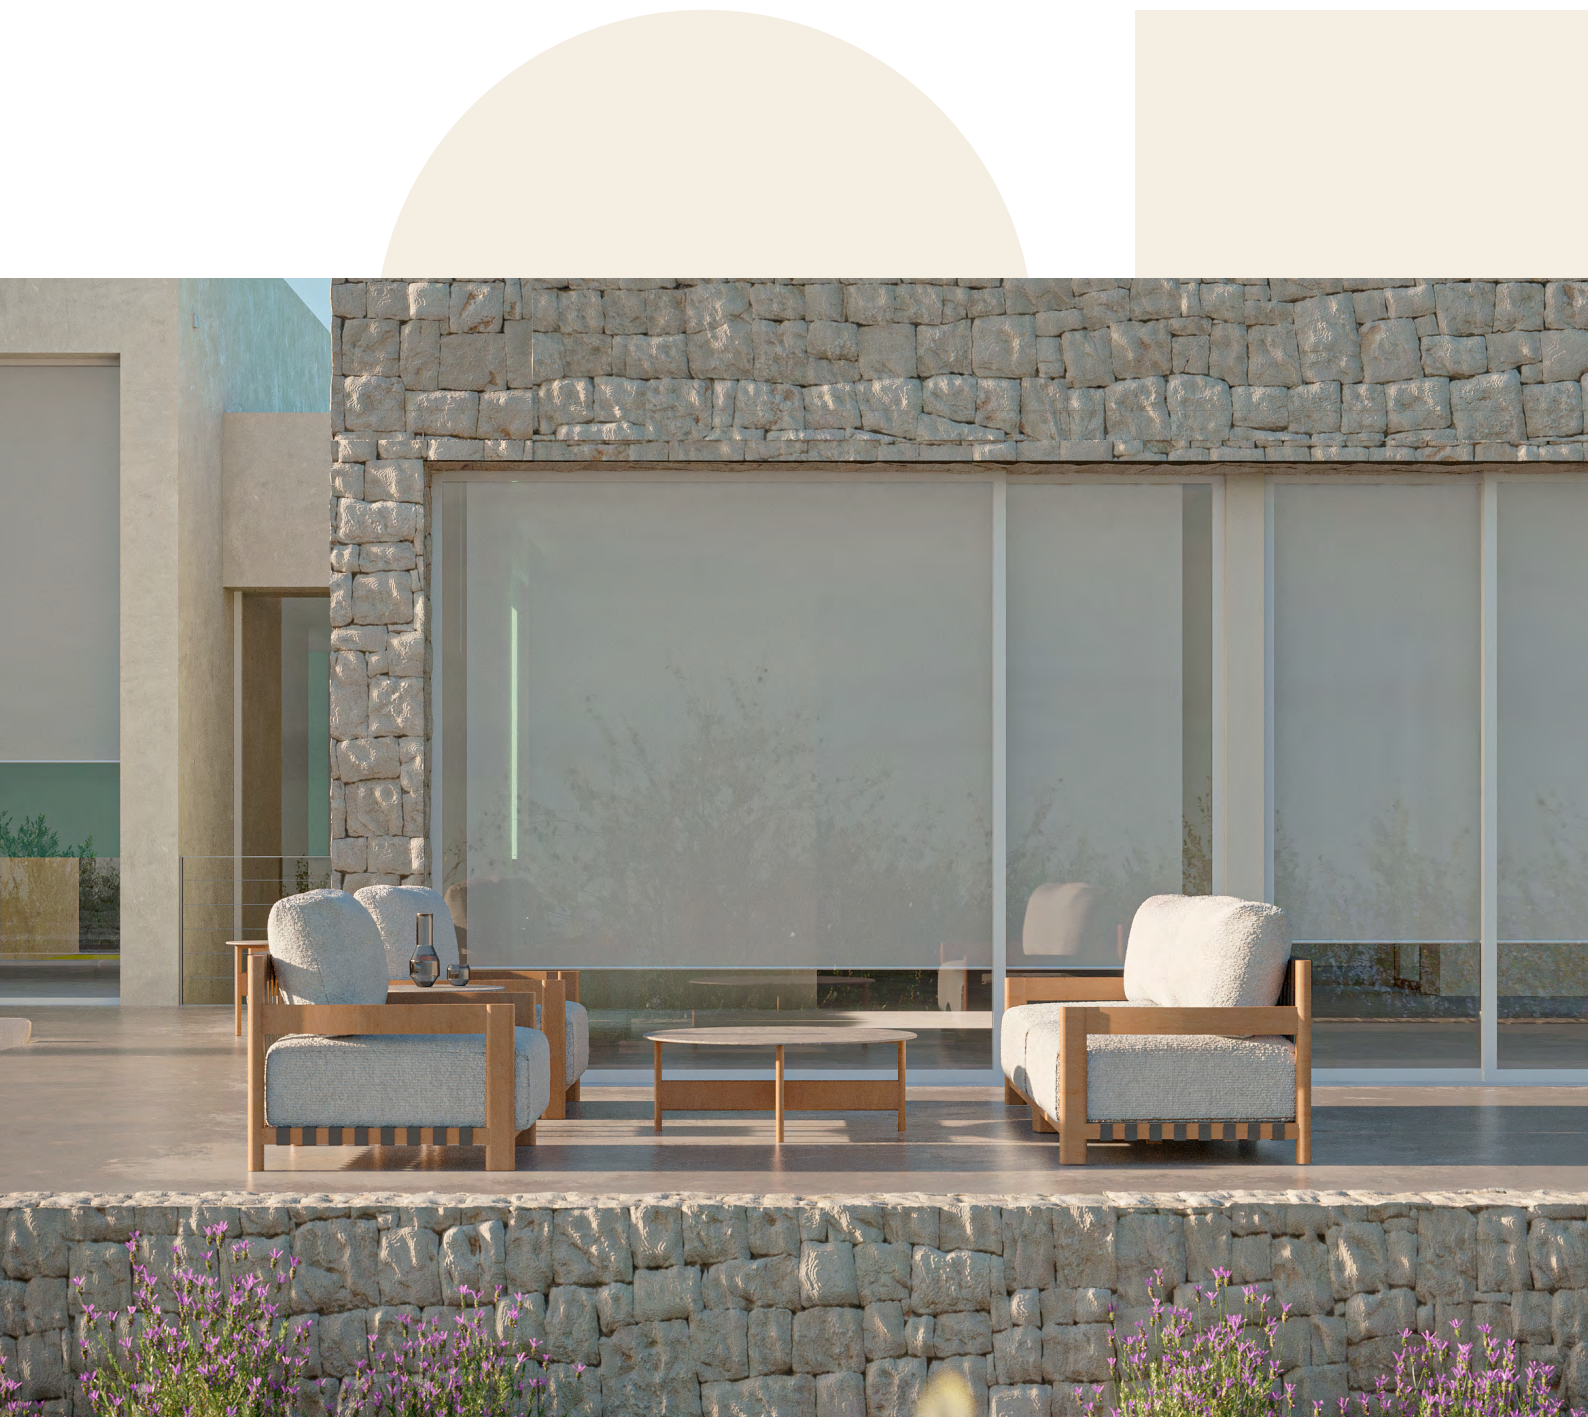

● ■ OISIDE

DISEÑO DE
FRANCESC RIFÉ.

NATURA

*collection of outdoor furniture
with a warm and understated
design.*

Natura is a collection of outdoor furniture with a warm and understated design. The use of iroko wood in its structures, combining flat crossbars and curved joints, conveys the elegance and serenity typical of contemporary Scandinavian design.