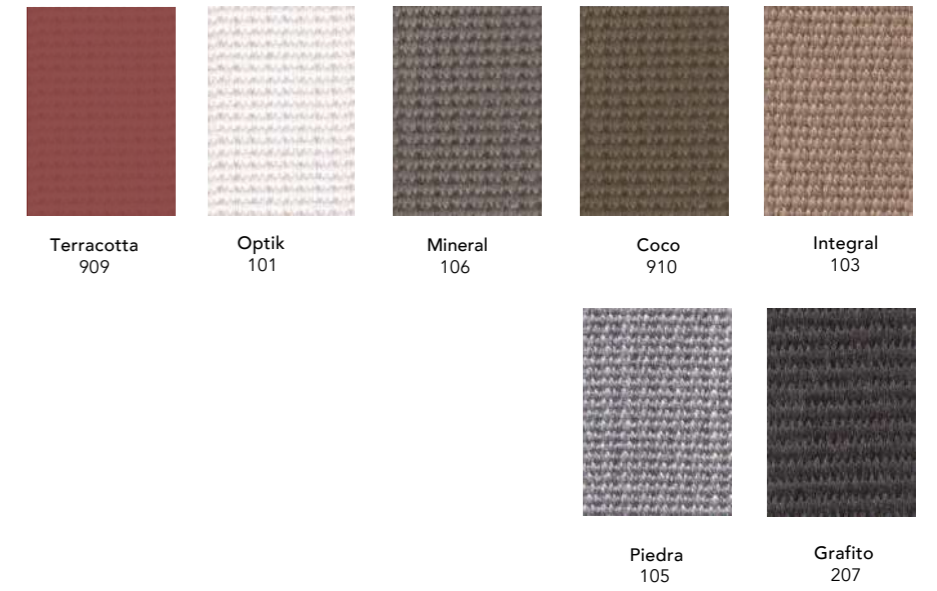

OUTDOOR FABRICS

PANAMA

ROPES

TECHNICAL FILE
CARACTERÍSTICAS GENERALES

Composition Composición	100% Solution dyed acrylic
Weight / Peso	300 grs/m2
Finish Acabado	Water-repellent and stain proof Repelente al agua y antimanchas
Features Características	These fabrics are provided with a membrane which makes them waterproof and breathable at the same time. Estos tejidos van dotados de una membrana que los hace impermeables y transpirables a la vez.
Tolerance / Tolerancia:	Sensitive values of tolerance of +/- 5% Valores susceptibles de tolerancia de +/- 5%
Light fastness / Solidez a la luz:	7/8
Cleaning instructions Instrucciones limpieza	

TOP

Dekton

STRUCTURE

Wood