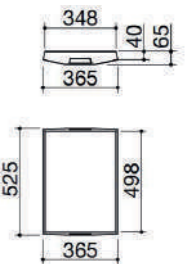

Compatible with waterproof.

Sink

54x34x18,3 cm Bowl.

Balanced, removable, AISI 316 stainless steel Cover with manual opening.

Equipment: 3" 1/2 basket strainer waste, B overflow, Thalys telescopic mixer tap with remote control.

Charcoal Grill

Color: Black and steel

Made of stainless steel (AISI 304) and aluminium

6 mm heavy-duty stainless-steel grid

Patented insert

Designed and manufactured in Denmark

Height 49 cm, width 55 cm/45 cm

Kettle barbecue: Diameter 45 cm

Cooking area: Diameter 40 cm

Weight: 7,5 kg

ABOUT OISIDE DESIGN STUDIO

OISIDE develops its collections in collaboration with talented designers and architects, with the help of its design team.