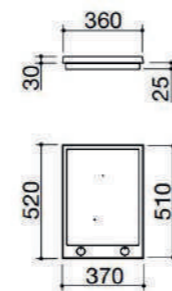

Barbecue

Barbecue with electric element.

Lava stone included.

Settings 0 to 9.

Maximum absorbed power: 2,4kW.

Equipment: Schuko mains plug.

Waterproof Cover.

Ceramic Stove

Induction Plaque.

Minimum pan diameter: Ø90mm.

Ajustable power levels: 1,6 - 2,0 - 2,4 - 2,8 - 3,2 - 3,7 kW.

Maximum absorbed power: 3,7kW.

Equipment: Schuko mains plug.

Waterproof cover.

Thalas chopping board.

Functions: power management, booster, selective pan detection, keep warm, automatic preheating, electronic chilsafety lock, residual heat indicator, safety switch-off.

Teppanyaki

2 cooking zones.

Electronic temperature control 0 °C to 250 °C.

Hotplate activation indicator and thermostat.

Maximum absorbed power: 3kW.

Equipment: Schuko mains plug.

Waterproof cover.

Thalas chopping board.

Multi-purpose Cover

Extra thick AISI 316 stainless steel.

Dual function: cover and serving tray.

Compatible with all kitchen modules.

Compatible with waterproof.