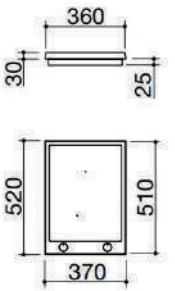

Barbecue

Barbecue with electric element.

Lava stone included.

Settings 0 to 9.

Maximum absorbed power: 2,4kW.

Equipment: Schuko mains plug.

Waterproof Cover.

Ceramic Stove

Induction Plaque.

Minimum pan diameter: Ø90mm.

Ajustable power levels: 1,6 - 2,0 - 2,4 - 2,8 - 3,2 - 3,7 kW.

Maximum absorbed power: 3,7kW.

Equipment: Schuko mains plug.

Waterproof cover.

Thalas chopping board.

Functions: power management, booster, selective pan detection, keep warm, automatic preheating, electronic chilsafety lock, residual heat indicator, safety switch-off.

Teppanyaki

2 cooking zones.

Electronic temperature control 0 °C to 250 °C.

Hotplate activation indicator and thermostat.

Maximum absorbed power: 3kW.

Equipment: Schuko mains plug.

Waterproof cover.

Thalas chopping board.

Multi-purpose Cover

Extra thick AISI 316 stainless steel.

Dual function: cover and serving tray.

Compatible with all kitchen modules.

Compatible with waterproof.