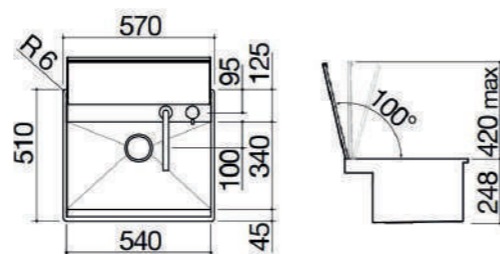

Compatible with waterproof.

Sink

54x34x18,3 cm Bowl.

Balanced, removable, AISI 316 stainless steel Cover with manual opening.

Equipment: 3" 1/2 basket strainer waste, B overflow, Thalys telescopic mixer tap with remote control.

Charcoal Grill

Color: Black and steel

Made of stainless steel (AISI 304) and aluminium

6 mm heavy-duty stainless-steel grid

Patented insert

Designed and manufactured in Denmark

Height 49 cm, width 55 cm/45 cm

Kettle barbecue: Diameter 45 cm

Cooking area: Diameter 40 cm

Weight: 7,5 kg

ABOUT OISIDE DESIGN STUDIO

OISIDE develops its collections in collaboration with talented designers and architects, with the help of its design team.