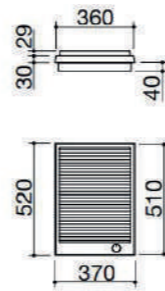

Waterproof Cover.

Waterproof cover.

Ceramic Stove

Induction Plaque.

Minimum pan diameter: Ø90mm.

Ajustable power levels: 1,6 - 2,0 - 2,4 - 2,8 - 3,2 - 3,7 kW.

Maximum absorbed power: 3,7kW.

Equipment: Schuko mains plug.