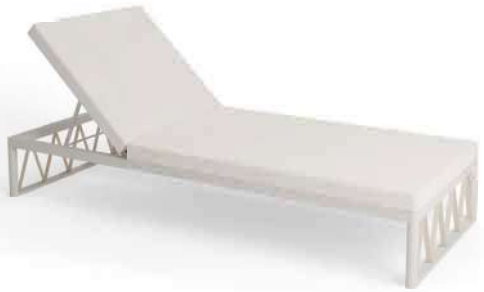

● ■ OISIDE

DESIGNED BY
CARLES FAUS.

AVA

*Outdoor furniture with a
Mediterranean style.*

Ava is an outdoor furniture collection with a Mediterranean style and an evocative character that is transmitted especially through the presence, in the structure of the seats, of an element made of rope, inspired by latticework.

includes various types of seats (sofas, armchair, dining chair and a stool), as well as different types of tables (dining room, centre, side and high bar types).

The repertoire is completed by a lounger and a rocker, a piece that contributes even more to the design of that playful and relaxed atmosphere, typical of the Mediterranean style.

This stringed element has such power, that it is what shifts the aesthetics of the entire collection towards a Mediterranean style, always in harmony with the contrasting base geometry of its different pieces.

The collection balances, through this unique ropework, the roundness and solidity of its shapes, providing lightness whilst harmonizing and reinforcing the core geometry of Ava's design.

AVA COLLECTION	Reference	Description	Dimensions (piece / cm)	Weight (kg)	Pieces (/ Box)	Dimensions (Box / cm)	Volume (m ³)	Weight (kg)
	114160	Individual Sofa	85 x 85 x 75	27	1	100 x 100 x 100	1,0	27
	114710	Two Seater Sofa	162 x 85 x 75	41	1	100 x 100 x 165	1,5	41
	114910	Three Seater Sofa	240x 85 x 75	55	1	100 x 100 x 240	2,3	55
	114220	Chair	59 x 61 x 80	7	1	70 x 70 x 100	0,3	7
	114120	High Stool	50 x 54 x 110	7	1	70 x 70 x 110	0,7	7
	114021	Individual Swing	40 x 60 x 140	5	1	70 x 70 x 70	0,2	5
	114023	Doble Swing Structure	160 x 220 x 180	60	1	160 x 110 x 180	1,5	60